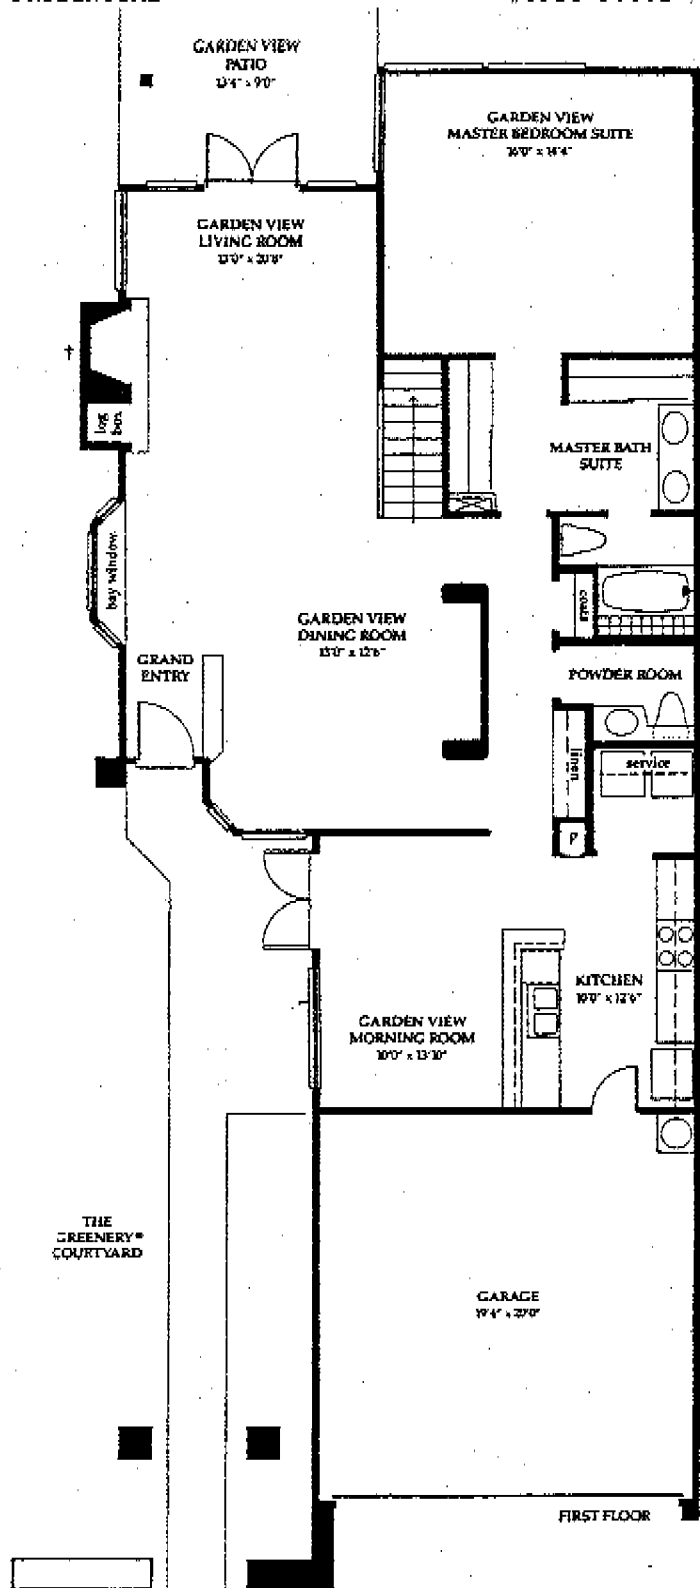

SECOND FLOOR

††Optional Scenic view Sundeck
Private scenic view sundeck with French Door, side-fixed French Windows to dressing alcove.

†Optional Porto Cervo inspired fireplace with log box.

Architectural details, features and dimensions are approximate and subject to change without notice.

Bellagio
1936 Sq. Ft.