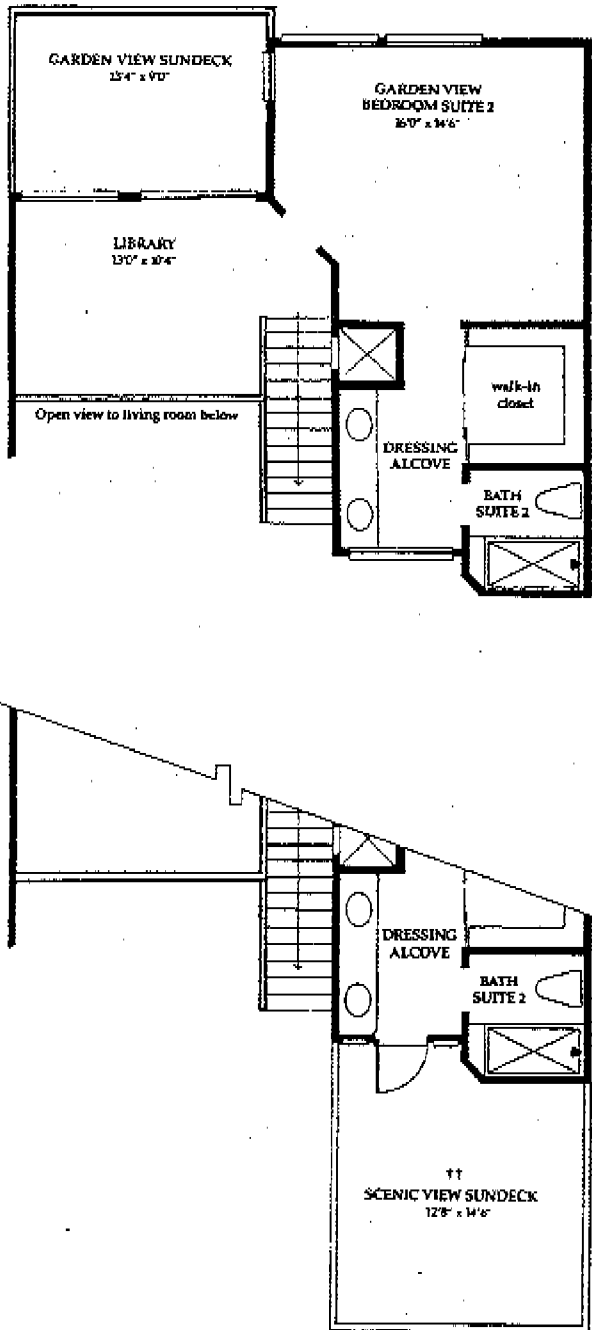

SECOND FLOOR

††Optional Scenic view Sundeck
Private scenic view sundeck with French Door, side-fixed French Windows to dressing alcove.

†Optional Porto Cervo inspired fireplace with log box.

Architectural details, features and dimensions are approximate and subject to change without notice.

Bellagio
1936 Sq. Ft.