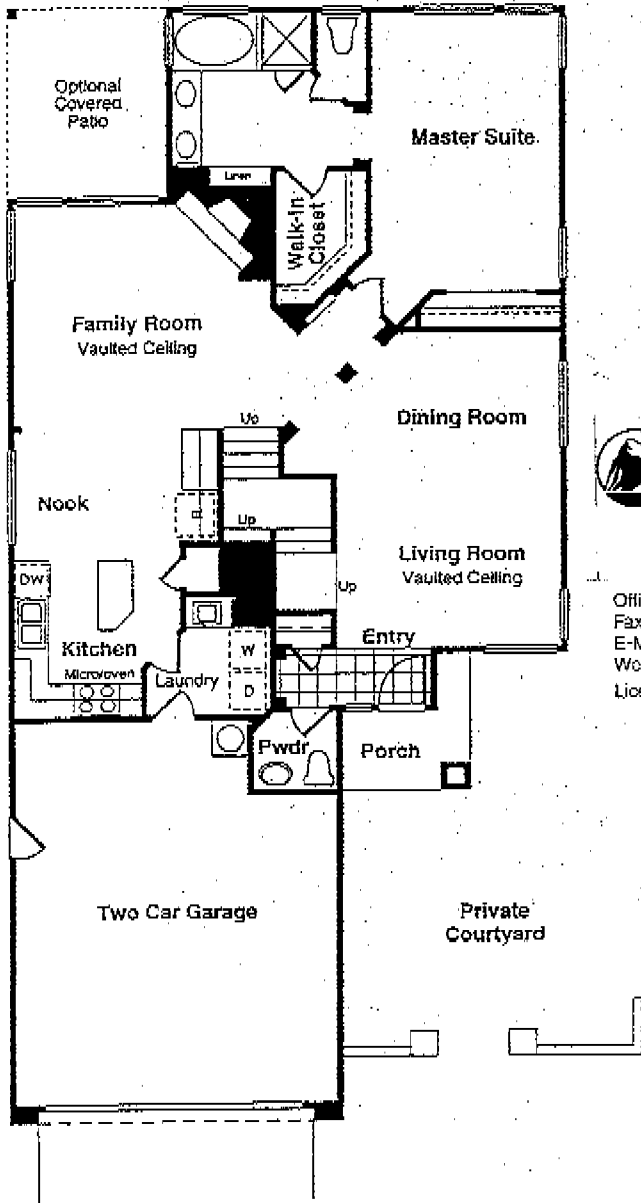

THE AGORA COLLECTION

ATHOS

2,149
Square Feet

Gary Harmon
YOUR BEST MOVE!™

Prudential
California Realty

Office: (760) 745-1220
Fax: (760) 632-8525
E-Mail: garyharmon@prud.com
Web: www.HomeInfoSanDiego.com
License #01007062